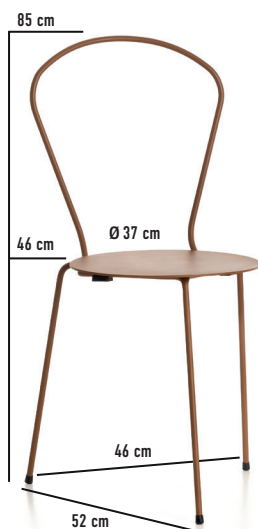

12 mm steel wire structure - Fine textured or glossy epoxy powder-coated paint (to order)

The entire collection exists in several colors (black, pretzel, ivory, green) and can be personalized.

Total height 85 cm - Seat height 46 cm - Diameter 37 cm - Floor space required: 46 x 52 cm

La Bélonie - @halteencocagne

**TABOURET 75 - 75 STOOL**  
Poids / Weight 7,8 kgs

**CHAISE 46 - 46 CHAIR**  
Poids / Weight 5,7 kgs

**TABOURET 65 - 65 STOOL**  
Poids / Weight 7,4 kgs

**CHAISE 39 - 39 CHAIR**  
Poids / Weight 5,5 kgs