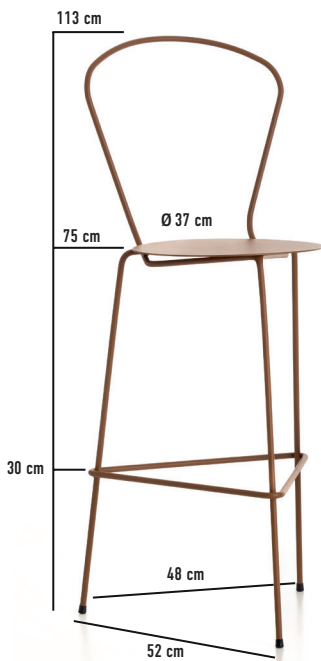

12 mm steel wire structure - Fine textured or glossy epoxy powder-coated paint (to order)

The entire collection exists in several colors (black, pretzel, ivory, green) and can be personalized.

Total height 85 cm - Seat height 46 cm - Diameter 37 cm - Floor space required: 46 x 52 cm

La Bélonie - @halteencocagne

**TABOURET 75 - 75 STOOL**  
Poids / Weight 7,8 kgs

**CHAISE 46 - 46 CHAIR**  
Poids / Weight 5,7 kgs

**TABOURET 65 - 65 STOOL**  
Poids / Weight 7,4 kgs

**CHAISE 39 - 39 CHAIR**  
Poids / Weight 5,5 kgs