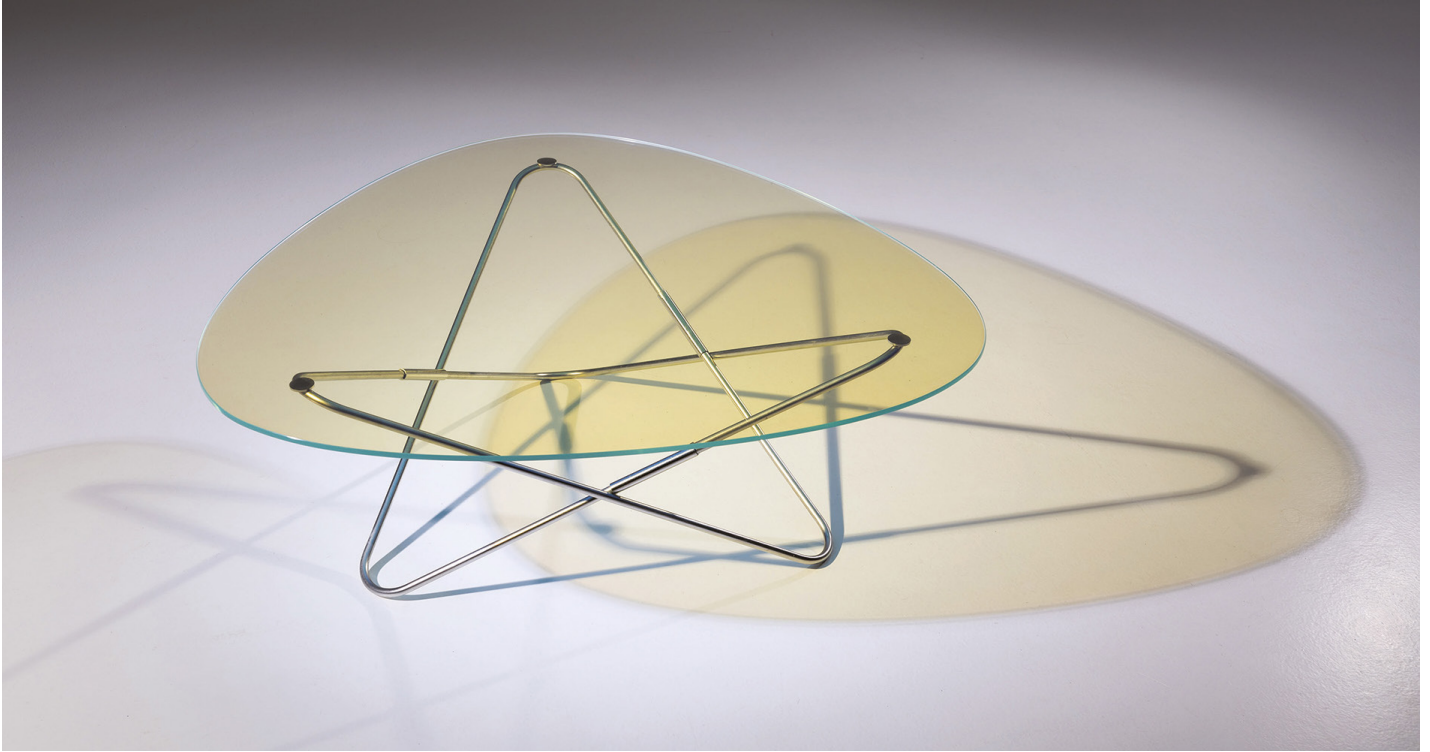

TABLE AO® DESSINÉE PAR MAXIME LIS - AO TABLE

À l'occasion des 70 ans de la table AO®, dessinée en 1953 par son bureau d'études, Airborne® propose à Maxime Lis de réinterpréter cette icône de la société.

Sur commande uniquement

Utilisation : Intérieur

Modèles : Structure thermolaquée noire ou inox marin 316L et plateau composé d'un verre dichroïque de 8 mm (verre trempé). Triangle avec coins arrondis - Photo non contractuelle

Entièrement fabriquée en France, elle a intégré les collections du Mobilier National Français en 2023.

Hauteur 36 cm - Largeur plateau 100 cm - Poids 23 kgs

On the 70th anniversary of the AO® table, originally designed in 1953 by its research department, Airborne® gave Maxime Lis the opportunity to reinterpret the company's iconic table.

On order only

Use : Indoor

Models : Top made of 8 mm dichroic tempered glass and steel black epoxy frame or 316L marine stainless frame - Triangle with rounded corners
Entirely made in France, it now part of the French National Museum of Furniture (Le Mobilier National).

Height 36 cm - Tray width 100 cm - Weight 23 kg.