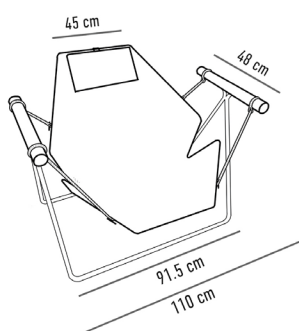

MODÈLE AVEC ACCOUDOIRS CHÊNE MASSIF

Intérieur ou extérieur sous abri - Tube de Ø20 mm en acier thermolaqué noir et 2 accoudoirs en chêne massif

MODÈLE AVEC ACCOUDOIRS TOUT INOX

Intérieur ou extérieur - Tube de Ø20 mm en inox 304 thermolaqué noir et 2 accoudoirs de Ø50 mm inox avec couvre tube inox

Disponible en 5 coloris : batyline Eden écru, batyline Eden rouge, batyline Elios sous-bois, batyline Elios anthracite, coton noir

Conseils d'entretien : Les accoudoirs sont en chêne massif vernis avec une première couche de vernis fond dur, poncé puis vernis une seconde fois avec un ultra mat. Il est donc impératif de rentrer le fauteuil l'hiver et par temps de pluie ou de le protéger avec une housse (non fournie).

Pour l'entretien de la housse, se référer aux conseils d'utilisation du matériau choisi :

Batyline : entretien régulier à l'aide d'une brosse souple ou d'une éponge et utiliser un détergent à PH neutre. Rincer abondamment à l'eau claire après nettoyage et sécher avant stockage. Tenir à l'écart des étincelles, des flammes nues et des surfaces très chaudes.

Coton : le coton est une matière naturelle donc la rentrer par temps de pluie pour prolonger sa durée de vie. En cas de tache, la faire tremper dans de l'eau froide et frotter très légèrement (risque de trace blanche sur coloris sombre si le frottement est intense).

H 78 cm - P 95 cm - Largeur 110 cm

Poids du Hamaka 11,1 kgs - Poids max. autorisé 150 kgs

Transport en sus en carton et sur palette

NF EN 12520:2016

MODEL WITH SOLID OAK ARMRESTS

Indoor or outdoor under cover - 20 mm diameter black powder-coated steel tube and 2 solid oak armrests

MODEL WITH ALL STAINLESS STEEL ARMRESTS