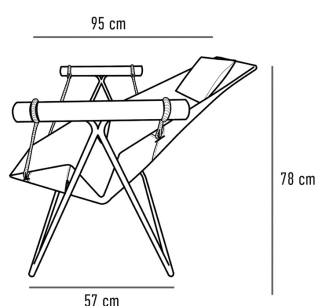

MODÈLE AVEC ACCOUDOIRS CHÊNE MASSIF

Intérieur ou extérieur sous abri - Tube de Ø20 mm en acier thermolaqué noir et 2 accoudoirs en chêne massif

MODÈLE AVEC ACCOUDOIRS TOUT INOX

Intérieur ou extérieur - Tube de Ø20 mm en inox 304 thermolaqué noir et 2 accoudoirs de Ø50 mm inox avec couvre tube inox

Disponible en 5 coloris : batyline Eden écru, batyline Eden rouge, batyline Elios sous-bois, batyline Elios anthracite, coton noir

Conseils d'entretien : Les accoudoirs sont en chêne massif vernis avec une première couche de vernis fond dur, poncé puis vernis une seconde fois avec un ultra mat. Il est donc impératif de rentrer le fauteuil l'hiver et par temps de pluie ou de le protéger avec une housse (non fournie).

Pour l'entretien de la housse, se référer aux conseils d'utilisation du matériau choisi :

Batyline : entretien régulier à l'aide d'une brosse souple ou d'une éponge et utiliser un détergent à PH neutre. Rincer abondamment à l'eau claire après nettoyage et sécher avant stockage. Tenir à l'écart des étincelles, des flammes nues et des surfaces très chaudes.

Coton : le coton est une matière naturelle donc la rentrer par temps de pluie pour prolonger sa durée de vie. En cas de tache, la faire tremper dans de l'eau froide et frotter très légèrement (risque de trace blanche sur coloris sombre si le frottement est intense).

H 78 cm - P 95 cm - Largeur 110 cm

Poids du Hamaka 11,1 kgs - Poids max. autorisé 150 kgs

Transport en sus en carton et sur palette

NF EN 12520:2016

MODEL WITH SOLID OAK ARMRESTS

Indoor or outdoor under cover - 20 mm diameter black powder-coated steel tube and 2 solid oak armrests

MODEL WITH ALL STAINLESS STEEL ARMRESTS