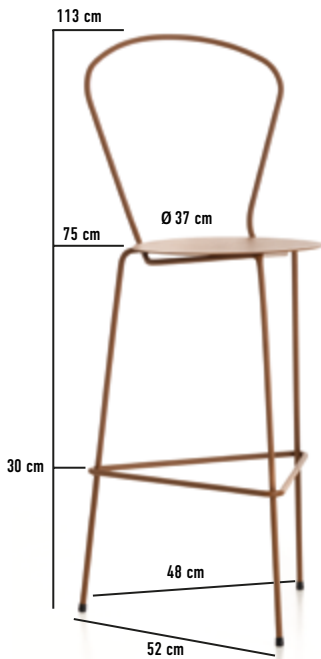

12 mm steel wire structure - Fine textured or glossy epoxy powder-coated paint (to order)

The entire collection exists in several colors (black, pretzel, ivory, green) and can be personalized.

Total height 85 cm - Seat height 46 cm - Diameter 37 cm - Floor space required: 46 x 52 cm

La Bélonie - @halteencocagne

TABOURET 75 - 75 STOOL
Poids / Weight 7,8 kgs

CHAISE 46 - 46 CHAIR
Poids / Weight 5,7 kgs

TABOURET 65 - 65 STOOL
Poids / Weight 7,4 kgs

CHAISE 39 - 39 CHAIR
Poids / Weight 5,5 kgs